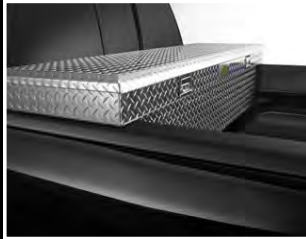

Bed extender

Tubular bedrails

Hide-A-hooks

Locking tailgate handle kit

performax
INTERNATIONAL

Bed Products & Cargo Management

2011/12 Chevrolet Silverado & GMC Sierra
1500 / 2500HD / 3500HD

Fixed tool box