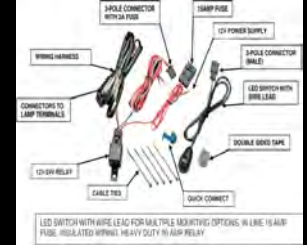

2011/12 Chevrolet Silverado & GMC Sierra 1500 / 2500HD / 3500HD

Electrical

Roof marker lamps

Lightforce 170 Striker
driving lamp

Lightforce 240 Blitz HID
driving lamp

Nighthawk driving lamp
wiring loom kit