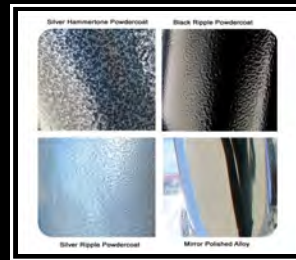

Bullbar finishes