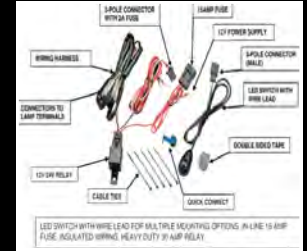

# Electrical

2011- Ford Super Duty Truck  
F150 / F250 / F350

Roof marker lamps

Lightforce 170 Striker  
driving lamp

Lightforce 240 Blitz HID  
driving lamp

Nighthawk driving lamp  
wiring loom kit

Ford foglamps

Remote start kit

Backup alarm

Speed control

Security system

Keyless entry PIN pad