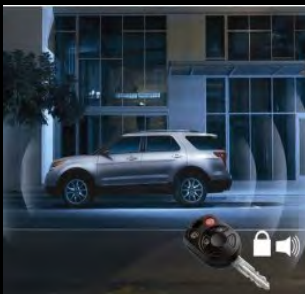

# Electrical

2011- Ford Super Duty Truck  
F150 / F250 / F350

Roof marker lamps

Lightforce 170 Striker  
driving lamp

Lightforce 240 Blitz HID  
driving lamp

Nighthawk driving lamp  
wiring loom kit

Ford foglamps

Remote start kit

Backup alarm

Speed control

Security system

Keyless entry PIN pad