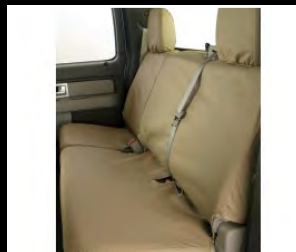

## Interior Protection

2011- Ford Super Duty Truck  
F150 / F250 / F350

All weather floor mats

Front seat covers

Rear seat covers

Ashcup & lighter kit

Soft sided cooler