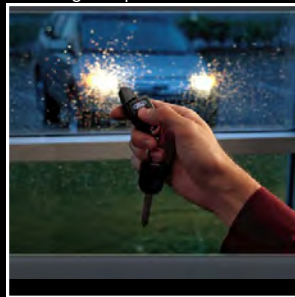

# Electrical

2011- Ford Super Duty Truck  
F150 / F250 / F350

Roof marker lamps

Lightforce 170 Striker  
driving lamp

Lightforce 240 Blitz HID  
driving lamp

Nighthawk driving lamp  
wiring loom kit

Ford foglamps