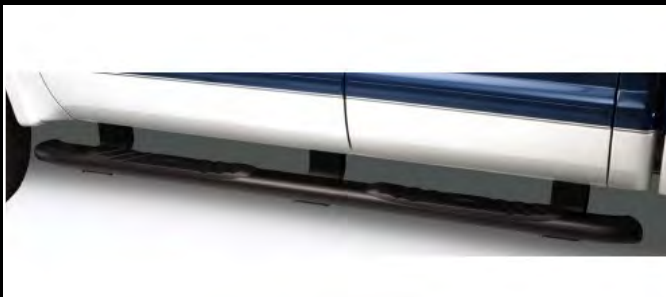

Polished alloy nudge bar

Warne 15000lb  
electric winch

Rubber mudflaps flat

Front moulded mudflaps

Rear moulded mudflaps

Rear wheel arch liners

Black powder coated  
sidesteps

Chrome sidesteps