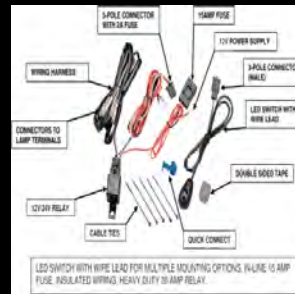

## Electrical

Roof running light kit

Bed cargo light kit

Integrated trailer brake module

Lightforce 170 Striker driving lamp

Lightforce 240 Blitz HID driving lamp

Nighthawk driving lamp wiring loom kit